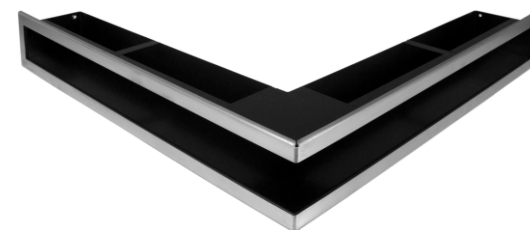

AIR VENT SLIM INOX

AIR VENT SLIM INOX

Symbol	Additional options	price EURO
SL-9x20-B-SI	air vent SLIM INOX 9x20	28,04
SL-9x40-B-SI	air vent SLIM INOX 9x40	31,77
SL-9x60-B-SI	air vent SLIM INOX 9x60	35,51
SL-9x80-B-SI	air vent SLIM INOX 9x80	40,18
SL-9x100-B-SI	air vent SLIM INOX 9x100	45,79
SL-9x56x56-B-SI	air vent SLIM INOX 9x56x56	82,26
SL-9x60x40R-B-SI	air vent SLIM INOX 9x60x40 R in/L out	78,50
SL-9x60x40L-B-SI	air vent SLIM INOX 9x60x40 L in/R out	78,50
SL-9x80x45R-B-SI	air vent SLIM INOX 9x80x45 R in/L out	95,32
SL-9x80x45L-B-SI	air vent SLIM INOX 9x80x45 L in/R out	95,32
SL-6x20-B-SI	air vent SLIM INOX 6x20	26,17
SL-6x40-B-SI	air vent SLIM INOX 6x40	27,10
SL-6x60-B-SI	air vent SLIM INOX 6x60	29,91
SL-6x80-B-SI	air vent SLIM INOX 6x80	34,58
SL-6x100-B-SI	air vent SLIM INOX 6x100	40,18
SL-6x56x56-B-SI	air vent SLIM INOX 6x56x56	74,76
SL-6x60x40R-B-SI	air vent SLIM INOX 6x60x40 R in/L out	71,02
SL-6x60x40L-B-SI	air vent SLIM INOX 6x60x40 L in/R out	71,02
SL-6x80x45R-B-SI	air vent SLIM INOX 6x80x45 R in/L out	87,84
SL-6x80x45L-B-SI	air vent SLIM INOX 6x80x45 L in/R out	87,84