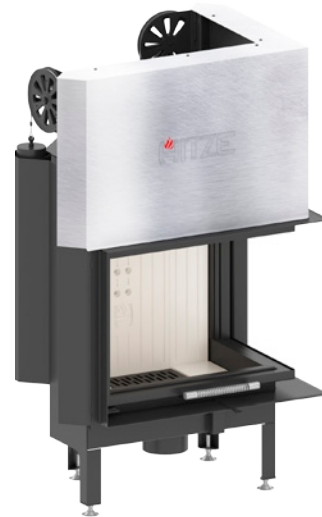

FIREPLACE INSERT HEAT CAPACITY 11 kW

ALBERO AL11 RG.H

Nominal power 11 kW
Heating load range 6-13 kW
Weight 186 kg
Glass panel dimensions (mm) 590x430x375

FIREPLACE INSERT HEAT CAPACITY 11 kW

ALBERO AL11 LG.H

Nominal power 11 kW
Heating load range 6-13 kW
Weight 186 kg
Glass panel dimensions (mm) 590x430x375